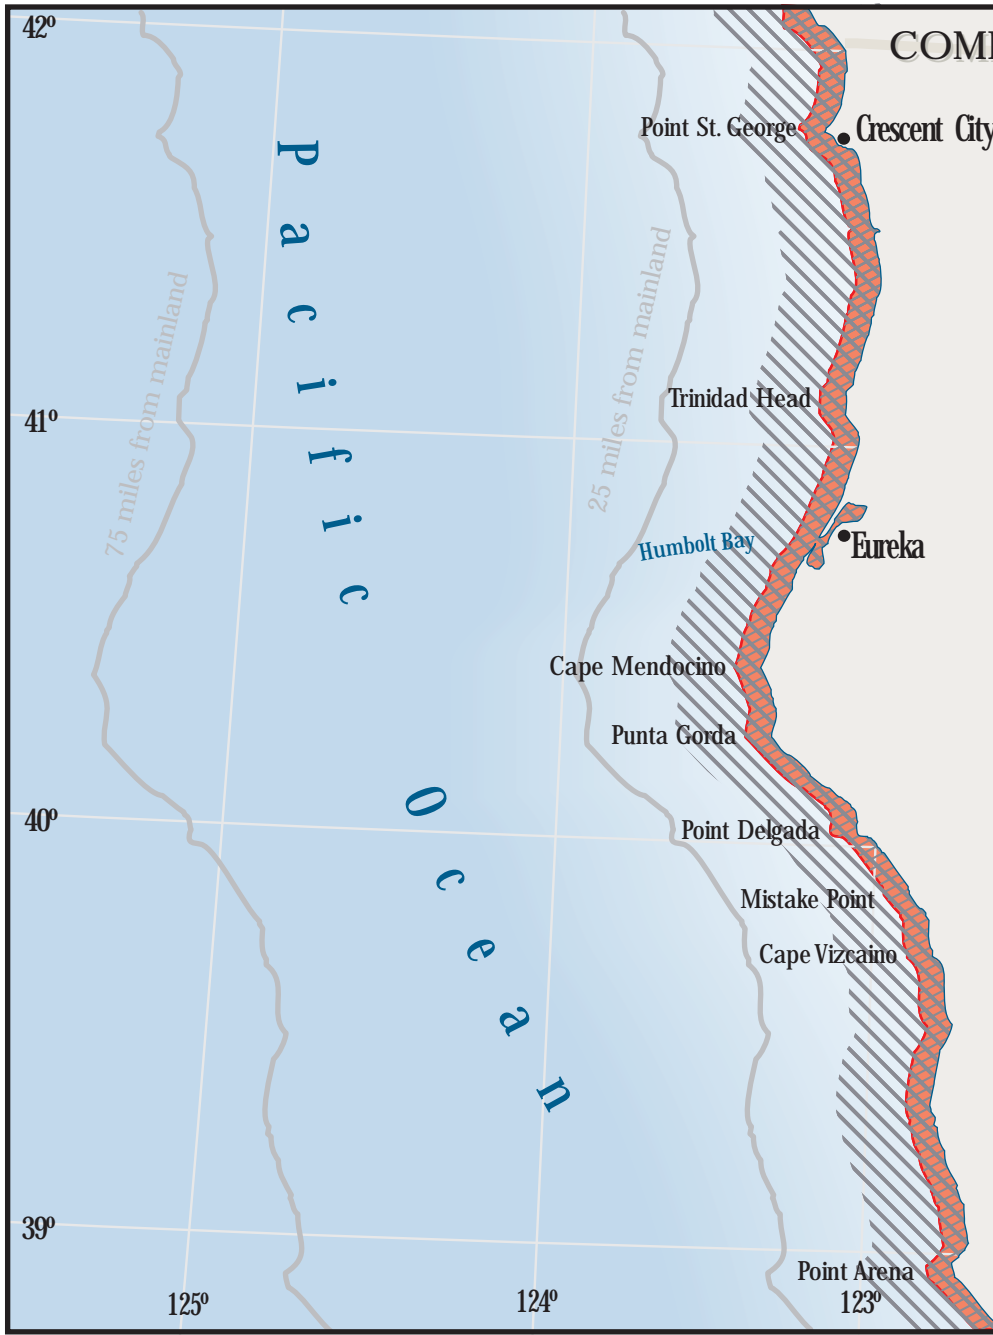

COMMERCIAL FISHING RESTRICTIONS Oregon to Point Arena

GILL & TRAWL NET CLOSURES FOR ALL SPECIES

SWORDFISH & SHARK DRIFTNET CLOSURES

Closed Season: February to May

- Prohibited within 75 mi. of mainland
  May 1 - August 14

Open Season: August 15 - January 31

- Prohibited within 25 mi. of mainland
  December 15 - January 31

ROCKFISH & LINGCOD GILLNET CLOSURES

North of Point Conception, squid may not be taken from noon Friday through noon Sunday.

The following areas also prohibit or restrict commercial fishing

FISHING PROHIBITED

King Range - Punta Gorda
MRPA Ecological Reserve

FISHING RESTRICTED
(by species, gear, season and/or area)

Arena Rock Marine National Preserve

California Seafood - Taste The Tradition

California Seafood Council

N

0 3 25 mi.
0 25 km.